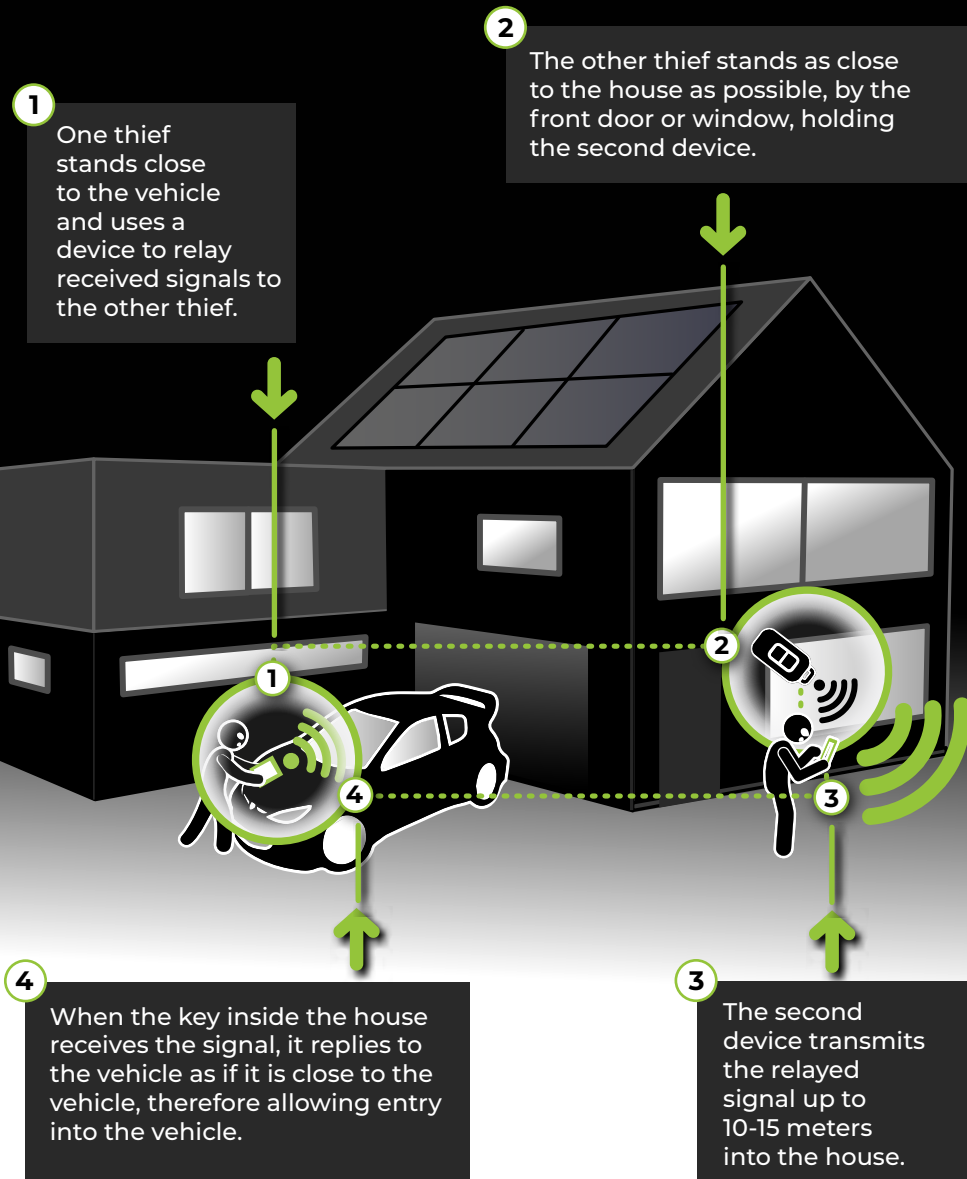

# CAR LOCK SYSTEMS

KEYS - REMOTES - LOCKS

Patented  
technology

2032 Sleeping Battery<sup>®</sup>  
Breakthrough Keyless Go  
car theft protection

# Breakthrough Keyless Go car theft protection

## HOW IT WORKS

Sleeping Battery is the same battery as your normal car key battery, but it has a motion sensor built in.

An easy to use solution which prevents car thieves from gaining access to your car via your keyless entry system. The patented micro chip within will put the battery into sleep mode after 3 minutes of non-movement meaning the key will no longer transmit a signal and your car is protected against relay attack. Just exchange your car key battery for our **Sleeping Battery** and your car is safe!